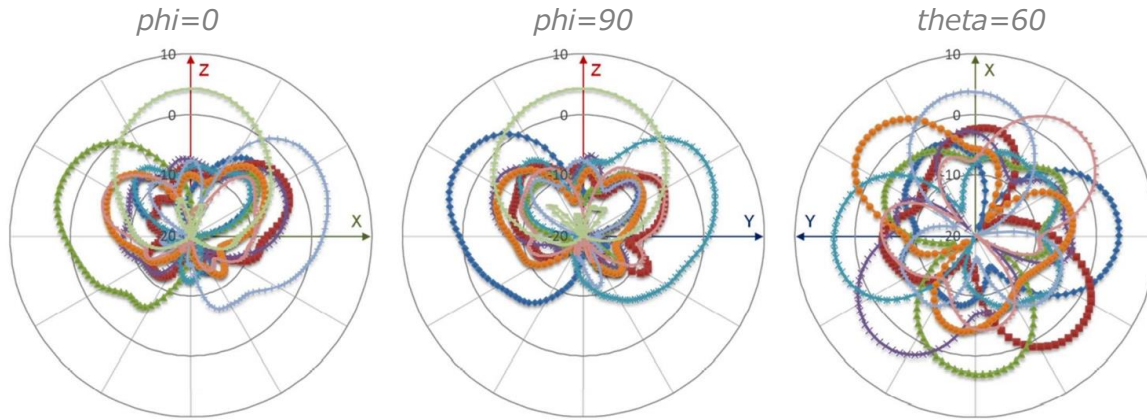

### 5850MHz (R2)

—●— SC1    —■— SC2    —▲— Composite

# AP63 antenna plots

## Directional 2.4GHz BLE

2400MHz

2440MHz

2480MHz

- Beam1
- Beam2
- Beam3
- Beam4
- Beam5
- Beam6
- Beam7
- Beam8
- Beam9