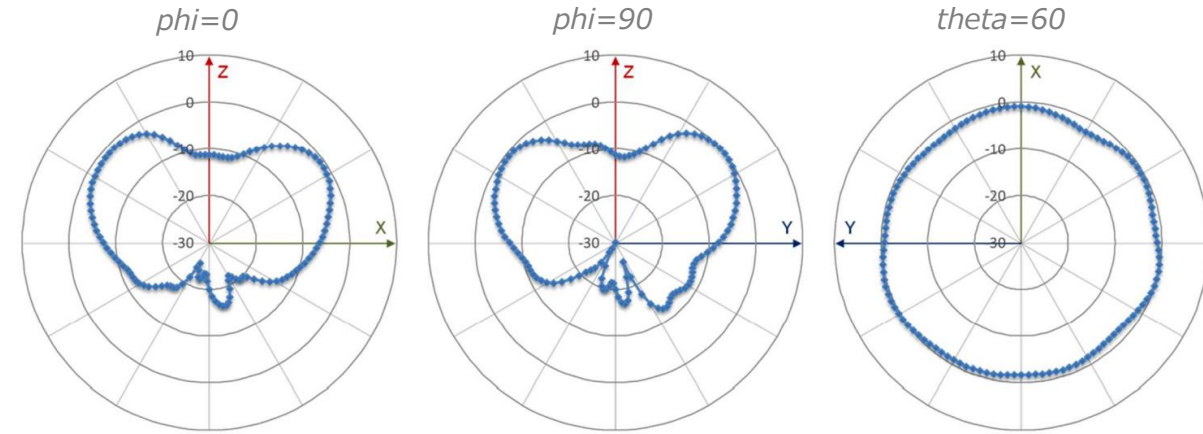

AP63 antenna plots

Omni 2.4GHz BLE

2400MHz

2440MHz

2480MHz

—●— Omni