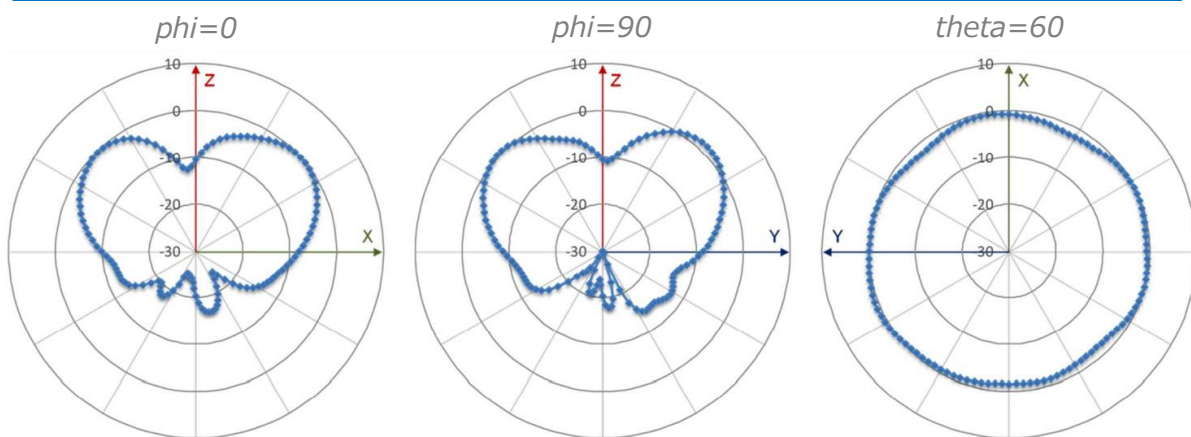

AP63 antenna plots

Omni 2.4GHz BLE

2400MHz

2440MHz

2480MHz

—●— Omni