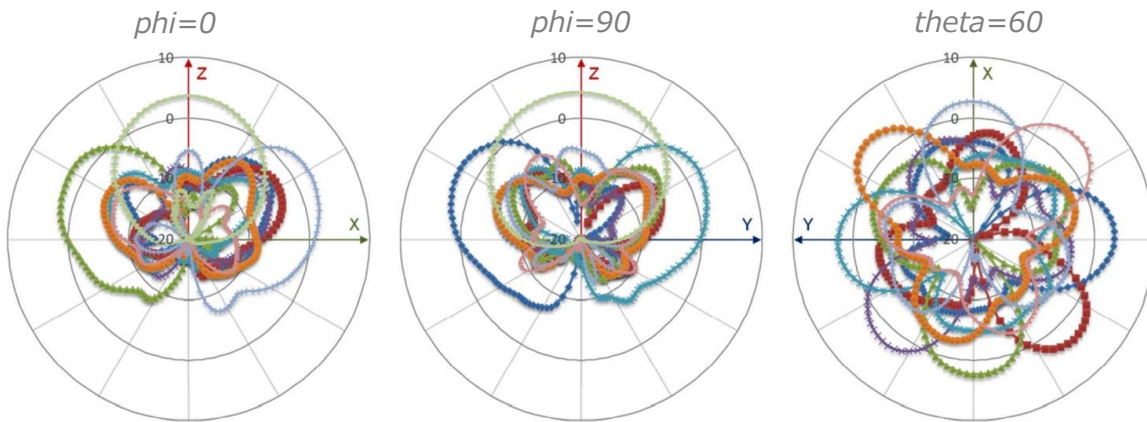

# AP63 antenna plots

## Directional 2.4GHz BLE

2400MHz

2440MHz

2480MHz

- Beam1
- Beam2
- Beam3
- Beam4
- Beam5
- Beam6
- Beam7
- Beam8
- Beam9