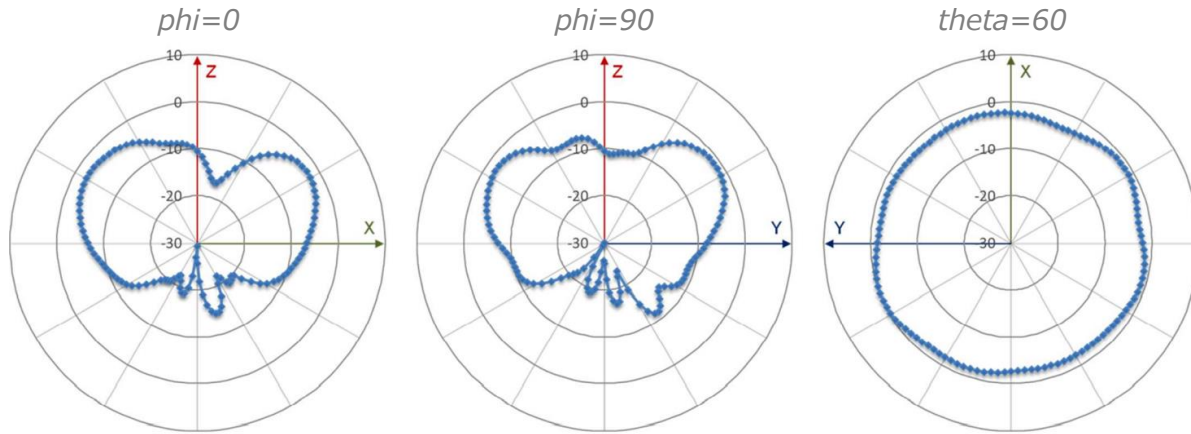

AP63 antenna plots

Omni 2.4GHz BLE

2400MHz