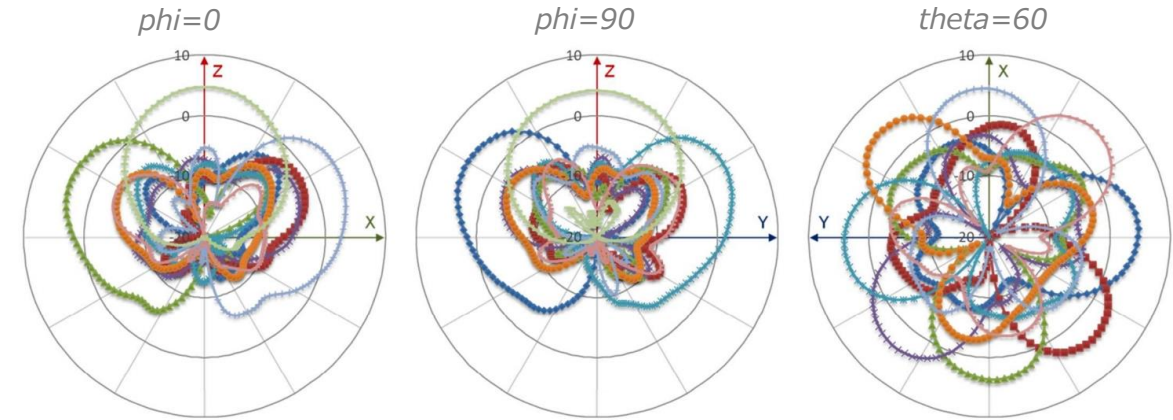

### 5850MHz (R2)

—●— SC1    —■— SC2    —▲— Composite

# AP63 antenna plots

## Directional 2.4GHz BLE

2400MHz

2440MHz

2480MHz

- Beam1
- Beam2
- Beam3
- Beam4
- Beam5
- Beam6
- Beam7
- Beam8
- Beam9